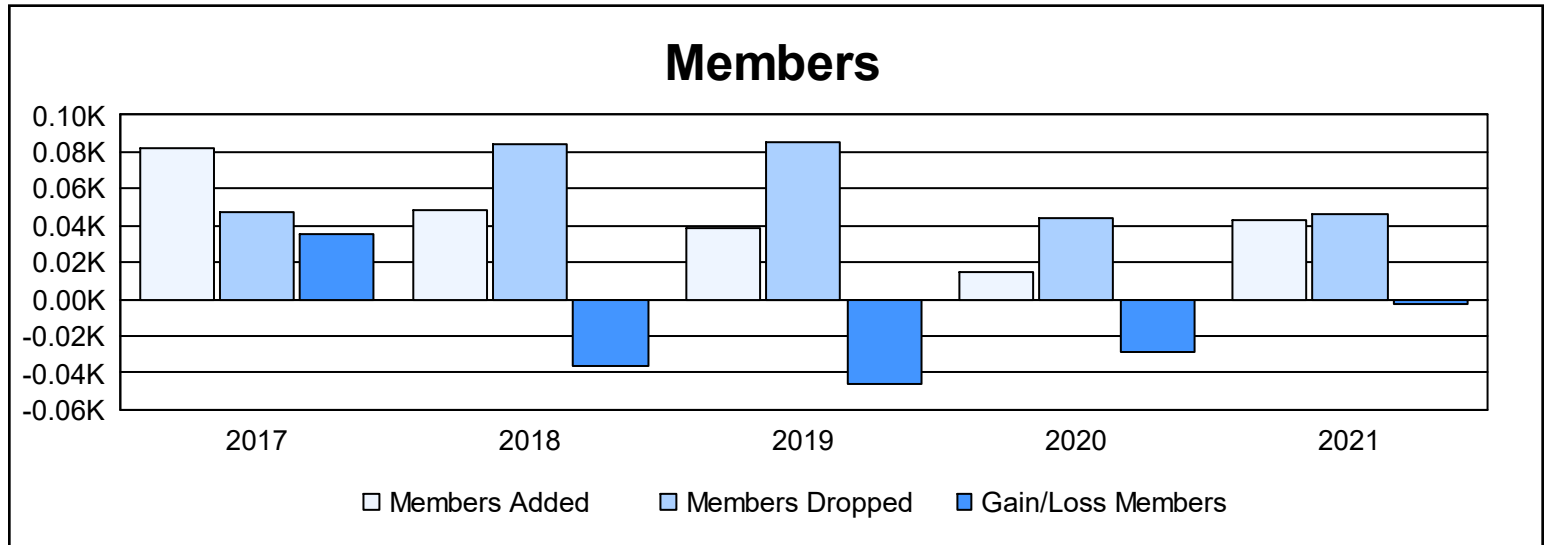

Year	New Clubs	Dropped Clubs	Gain/Loss Clubs	New Members	Charter Members	Reinstate Members	Transfer Members	Total Member Added	Total Members Dropped	Gain/Loss Members
2016-2017	1	0	1	56	23	2	1	82	47	35
2017-2018	0	2	-2	44	0	2	2	48	84	-36
2018-2019	0	0	0	30	0	8	1	39	85	-46
2019-2020	0	2	-2	14	0	1	0	15	44	-29
2020-2021	1	0	1	16	23	4	0	43	46	-3
<b>Average</b>	<b>0</b>	<b>1</b>	<b>0</b>	<b>32</b>	<b>9</b>	<b>3</b>	<b>1</b>	<b>45</b>	<b>61</b>	<b>-16</b>

### Membership Composition June 2021 Cumulative