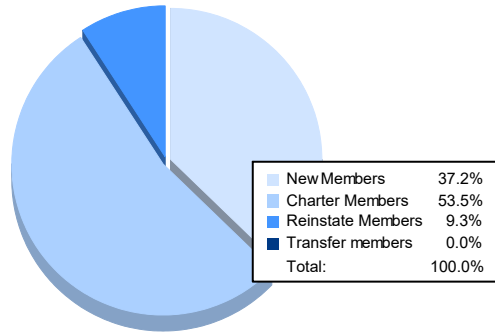

Year	New Clubs	Dropped Clubs	Gain/Loss Clubs	New Members	Charter Members	Reinstate Members	Transfer Members	Total Member Added	Total Members Dropped	Gain/Loss Members
2016-2017	1	0	1	56	23	2	1	82	47	35
2017-2018	0	2	-2	44	0	2	2	48	84	-36
2018-2019	0	0	0	30	0	8	1	39	85	-46
2019-2020	0	2	-2	14	0	1	0	15	44	-29
2020-2021	1	0	1	16	23	4	0	43	46	-3
<b>Average</b>	<b>0</b>	<b>1</b>	<b>0</b>	<b>32</b>	<b>9</b>	<b>3</b>	<b>1</b>	<b>45</b>	<b>61</b>	<b>-16</b>

### Membership Composition June 2021 Cumulative