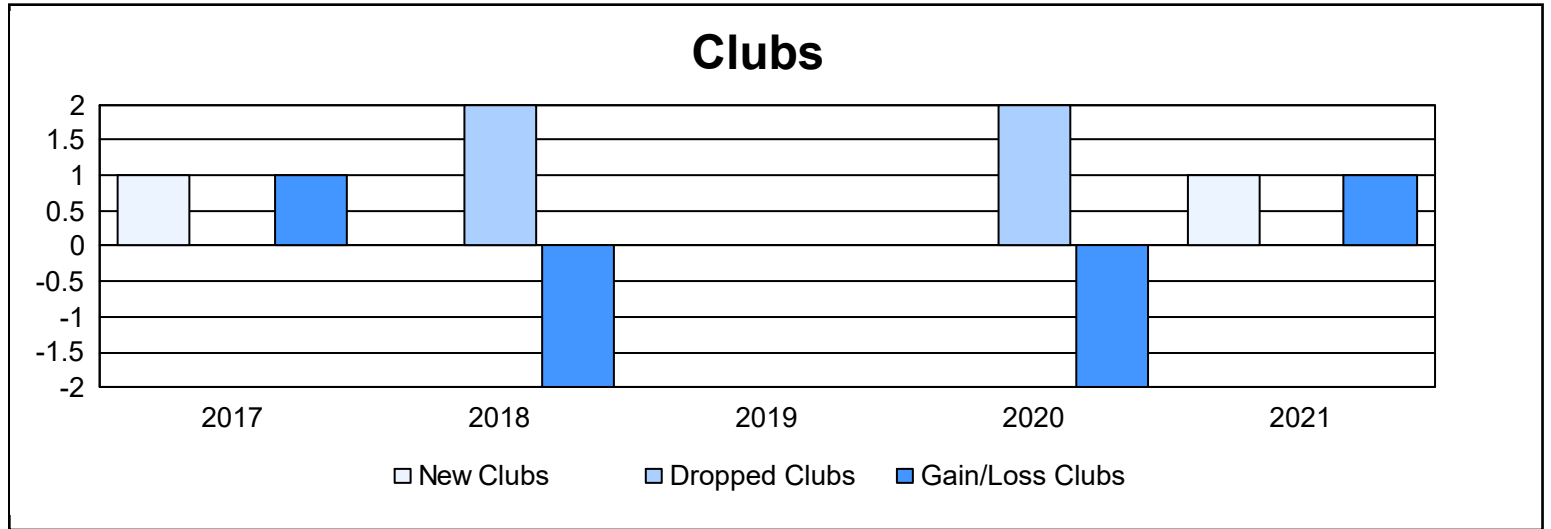

Year	New Clubs	Dropped Clubs	Gain/Loss Clubs	New Members	Charter Members	Reinstate Members	Transfer Members	Total Member Added	Total Members Dropped	Gain/Loss Members
2016-2017	1	0	1	56	23	2	1	82	47	35
2017-2018	0	2	-2	44	0	2	2	48	84	-36
2018-2019	0	0	0	30	0	8	1	39	85	-46
2019-2020	0	2	-2	14	0	1	0	15	44	-29
2020-2021	1	0	1	16	23	4	0	43	46	-3
<b>Average</b>	<b>0</b>	<b>1</b>	<b>0</b>	<b>32</b>	<b>9</b>	<b>3</b>	<b>1</b>	<b>45</b>	<b>61</b>	<b>-16</b>

### Membership Composition June 2021 Cumulative